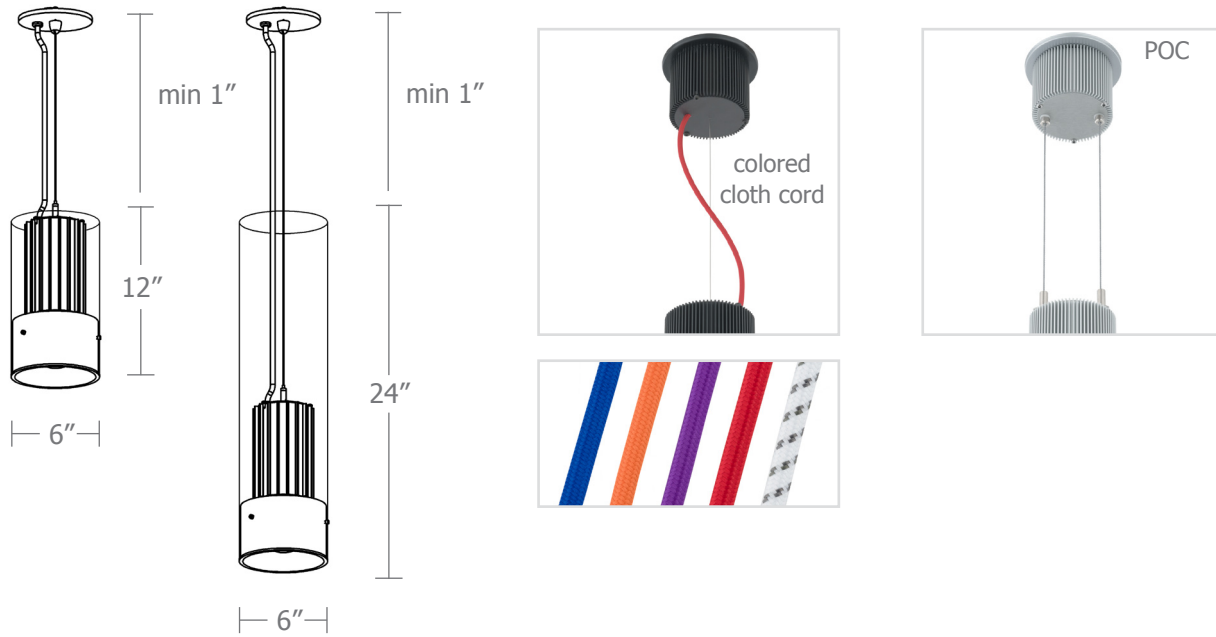

extruded aluminum canopy painted to match fixture. ultrathin vertical stainless steel cable and field adjustable gripper that allow for exact AFF mounting heights. cloth-covered power cord color options listed below. cord requires special stripping tool (link).

power over cable (optional)

extruded aluminum canopy painted to match fixture. Class 2 LED powered suspension system that suspends and powers the fixture with thin stainless steel copper-core conductive cables, providing a clean look without the need for a separate power cord. powered suspension requires cable cutter (link) specifically designed to cut stainless steel aircraft cable from 1/32" to 1/8".

emergency

recommend use of inverter (by other). optional WREM: wired for remote EM battery (by other). if using WHPC, SBPC, or BKPC cords, 2nd power cord required.

catalog number

--	--	--	--	--	--	--

size	decorative film	CCT	lumens	anodized finishes	power cord	options
P9912 6"dia X 12"ht	AB Aurora Borealis	27 2700K	FX 1625 lm	AN silver anodized	WHPC white power cord and canopy	3FT 36" cable
	CB Cranberry	30 3000K	LO 2325 lm	ANB anodized black	BKPC black power cord and canopy	6FT 72" cable
P9924 6"dia X 24"ht	CS California Sunset	35 3500K	CL *xxxx lm <small>custom lumens consult factory</small>	BS brass	SBPC silver braid power cord and white canopy	12FT 144" cable*
	NY New York velvet	40 4000K		BU blue	premium (driver canopy required) (not available w/ 12ft option)	90CRI
				BZ bronze	BUPC blue cloth cord	VHS 2-point vertical hanging system
				CP champagne	ORPC orange cloth cord	WREM wired for remote EM battery pack
				GM gun metal	PLPC purple cloth cord	(by other) (see note above)
				MB military blue	RDPC red cloth cord	*not available with premium power cords
				MW matte white	WGPC white & gray dot cloth cord	
				OR orange	POC power over cable	
				RD red		
				SS satin silver		
				TG textured gray		
				YO yellow		
				premium finish		
				RAL specify RAL#		