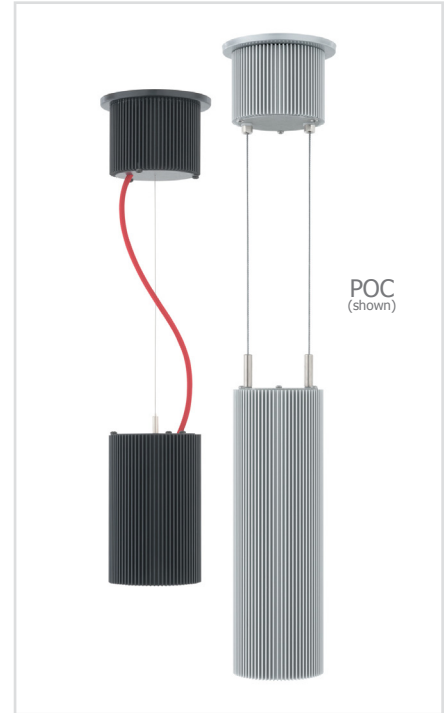

LED
COB in 2700K, 3000K, 3500K, or 4000K (80 cri standard) (90 cri optional) rated >36,000 hours L70 (6.8K) per LM-80 test data, and 71,000 hours projected life per IES TM-21.

driver
in canopy, constant current, class P, class 2 power unit, class A sound rating, universal input (120-277V) programmable driver, 5% minimum dimming level, PF >0.90. protections include short circuit, input/output isolation and surge protection (3KV). wired for 0-10v dimming from factory.

mounting
extruded aluminum canopy painted to match fixture. ultrathin vertical stainless steel cable and field adjustable gripper that allow for exact AFF mounting heights. cloth-covered power cord color options listed below. cord requires special stripping tool (link).

power over cable (optional)
Class 2 LED powered suspension system that suspends and powers the fixture with thin stainless steel copper-core conductive cables, providing a clean look without the need for a separate power cord. powered suspension requires cable cutter (link) specifically designed to cut stainless steel aircraft cable from 1/32" to 1/8".

finish
select from 2 anodized and 19 standard powder coat paint finishes listed below or specify RAL# for custom colors.

emergency
if required, recommend use of inverter (by other).

catalog number

size	beam	CCT	lumens	anodized finishes	power cord	options
P7506 4"dia X 6.5"ht	S 20° spot	27 2700K	L1 450 lm	AN silver anodized	BUPC blue cloth cord	3FT 36" cables
	M 30° med	30 3000K	L2 800 lm	ANB anodized black	ORPC orange cloth cord	6FT 72" cables
	W 50° wide	35 3500K	L3 1000 lm	painted finish	PLPC purple cloth cord	90CRI
P7512 4"dia X 12.75"ht	XW 90° extra wide	40 4000K	H1 1500 lm	BN brown	RDPC red cloth cord	
			H2 2200 lm	BR brick red	WGPC white & gray dot cloth cord	
			H3 3000 lm	BS brass	POC power over cable	
				BU blue		
				BZ bronze		
				CP champagne		
				GM gun metal		
				GR green		
				MB military blue		
				MN mint		
				MW matte white		
				OR orange		
				PL purple		
				RD red		
				SS satin silver		
				TG textured gray		
				TW textured white		
				YO yellow		

premium finish
RAL specify RAL#