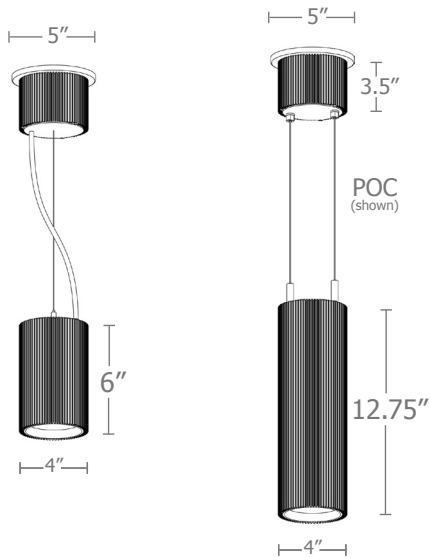

Cat No	Delivered* Lumens	Watts		Amps	
		120V / 277V	120V	277V	277V

L1	450	4	.03	.01
L2	800	7	.06	.03
L3	1000	10	.08	.04
H1	1500	14	.12	.05
H2	2200	20	.17	.07
H3	3000	29	.24	.10
	S 20° spot	M 20° med	W 20° wide	XW 20° extra
ies file #	20921	20922	20923	20924

*delivered lumens based on 4000K, 80+ cri (90cri multiplier .83)