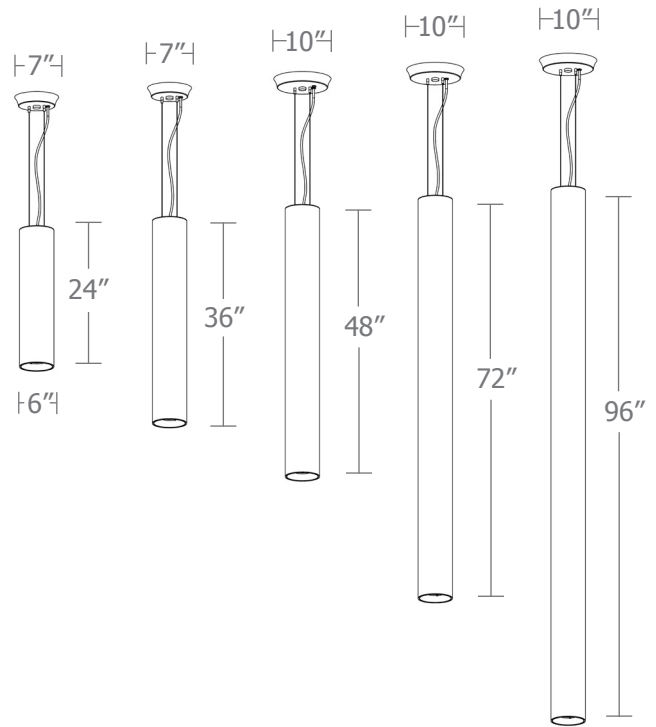

i.rod™ spec sheet

LED

body illumination

Heilux LumaFilm® flexible planar LED lighting sheet in 3000K, 3500K, or 4000K (85CRI), utilizing emitters rated at >77,000hrs L₇₀ per TM21-11 from LM80 data. (90 CRI, please contact factory). white power cord is standard with other color options listed below.

diffuser

6" dia. .118" Satinice white acrylic cylinder, featuring light diffusion beads evenly distributed throughout the material for optimum light diffusion.

mounting

7"/10"dia. spun aluminum canopy in matte white dual 12ft stainless steel cables and field adjustable grippers that allow for exact AFF mounting heights.

emergency

if required, recommend use of inverter (by other).

catalog number

--	--	--	--

size	body illumination	downlight	options
P9424 (2ft) 6"dia X 24"ht	30LO 3000K 30HI 3000K	NDL no downlight 30DL 3000K	BKPC Black power cord and canopy SBPC Silver braid power cord and white canopy
P9436 (3ft) 6"dia X 36"ht	35LO 3500K 35HI 3500K	35DL 3500K	
P9448 (4ft) 6"dia X 48"ht	40LO 4000K 40HI 4000K	40DL 4000K	
P9472 (6ft) 6"dia X 72"ht	(see page 2 for delivered lumens)		
P9496 (8ft) 6"dia X 96"ht			

Cat No	Delivered Lumens	Watts		Amps	
		120V	277V	120V	277V
P9424 LO		15	15	0.12	0.05
4000K	1167				
3500K	1097				
3000K	1004				
P9424 HI		19	19	0.16	0.07
4000K	1513				
3500K	1423				
3000K	1301				
P9436 LO		22	22	0.18	0.08
4000K	1816				
3500K	1707				
3000K	1562				
P9436 HI		35	35	0.29	0.13
4000K	2897				
3500K	2723				
3000K	2491				
P9448 LO		31	31	0.26	0.11
4000K	2510				
3500K	2606				
3000K	2159				
P9448 HI		52	52	0.44	0.19
4000K	4483				
3500K	4289				
3000K	3855				
P9472 LO		44	44	0.36	0.16
4000K	3766				
3500K	3540				
3000K	3239				
P9472 HI		70	70	0.58	0.25
4000K	6007				
3500K	5647				
3000K	5166				
P9496 LO		58	58	0.49	0.21
4000K	5021				
3500K	4720				
3000K	4318				
P9496 HI		104	104	0.87	0.38
4000K	8966				
3500K	8428				
3000K	7711				
Downlight		18.5	18.5	.15	.07
4000K	1800				
3500K	1765				
3000K	1730				