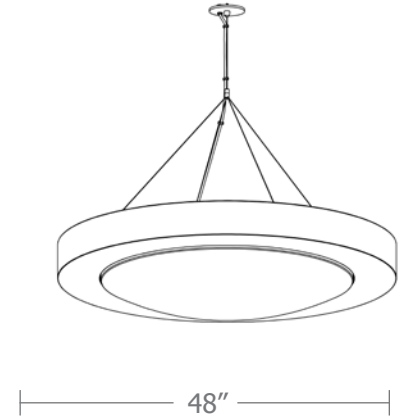

job name:
 type:

mod™ fluorescent spec sheet

material

trim ring

precision CNC spun .063" aluminum. rolled top edge for added strength and recessed dome plane eliminates visible mounting hardware.

diffuser

.125" virgin matte white acrylic dome.

optics

reflector

segmented 22 gauge aluminum painted powder coat white.

refractor

.187" prismatic acrylic truncated cone provides debris-free diffuser illumination.

electrical

pre-wired for dual circuit with factory installed universal voltage (120-277v), thermally protected, class P_e electronic ballast. white power cord is standard with other color options listed below.

mounting

5"dia. spun steel canopy in satin white with sloped ceiling adapter. single 12' stainless steel cable connects to field adjustable collector. an array of cables branch off and attach to reflector with adjustable grip-pers. cable system allows for exact AFF mounting heights.

catalog number

size

P1826 (2ft) 26"dia X 5.75"ht

P1838 (3ft) 38"dia X 7.5"ht

P1848 (4ft) 48"dia X 9"ht

lampping

(2ft)

426 4-26W CFTR (labeled max.)