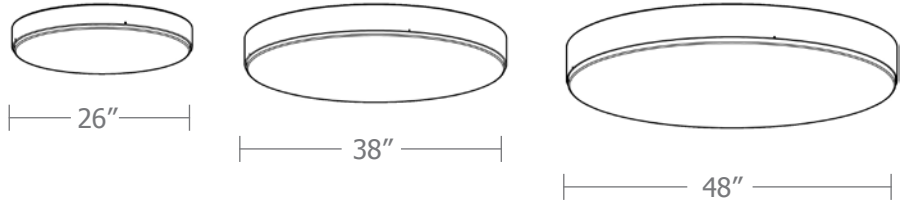

wāf.r™ ceiling fluorescent spec sheet

material

trim ring

precision CNC spun .063" aluminum. rolled bottom edge for added strength.

diffuser

.187" virgin matte white acrylic lens held in place with allen key set screws recessed into trim ring.

optics

reflector

segmented 22 gauge aluminum reflector painted powder coat white.

electrical

pre-wired for single circuit with factory installed universal voltage (120-277v), thermally protected, class P, electronic ballast. white power cord is standard with other color options listed below.

mounting

designed to mount to 4 inch octagon junction box (by other).

catalog number

size

- C5526 (2ft)** 26"dia X 5"ht
- C5538 (3ft)** 38"dia X 6"ht
- C5548 (4ft)** 48"dia X 7"ht

lamping

- (2ft)**
 - 132** 1-32W T8U6
(ies file #16800)
 - 436** 4-36/39W FT/2G11
(ies file #15317)
- (3ft)**
 - 332** 3-32W T8U61
(ies file #16798)
 - 614** 6-14W T5
 - 624** 6-24W T5HO
(ies file #16799)
 - 640** 6-40W FT/2G11
- (4ft)**
 - 532** 5-32W T8U6
(ies file #16796)
 - 321** 3-21W + (4) 14W T5
 - 339** 3-39W + (4) 24W T5HO
(ies file #16797)
 - 840** 8-40W FT/2G11